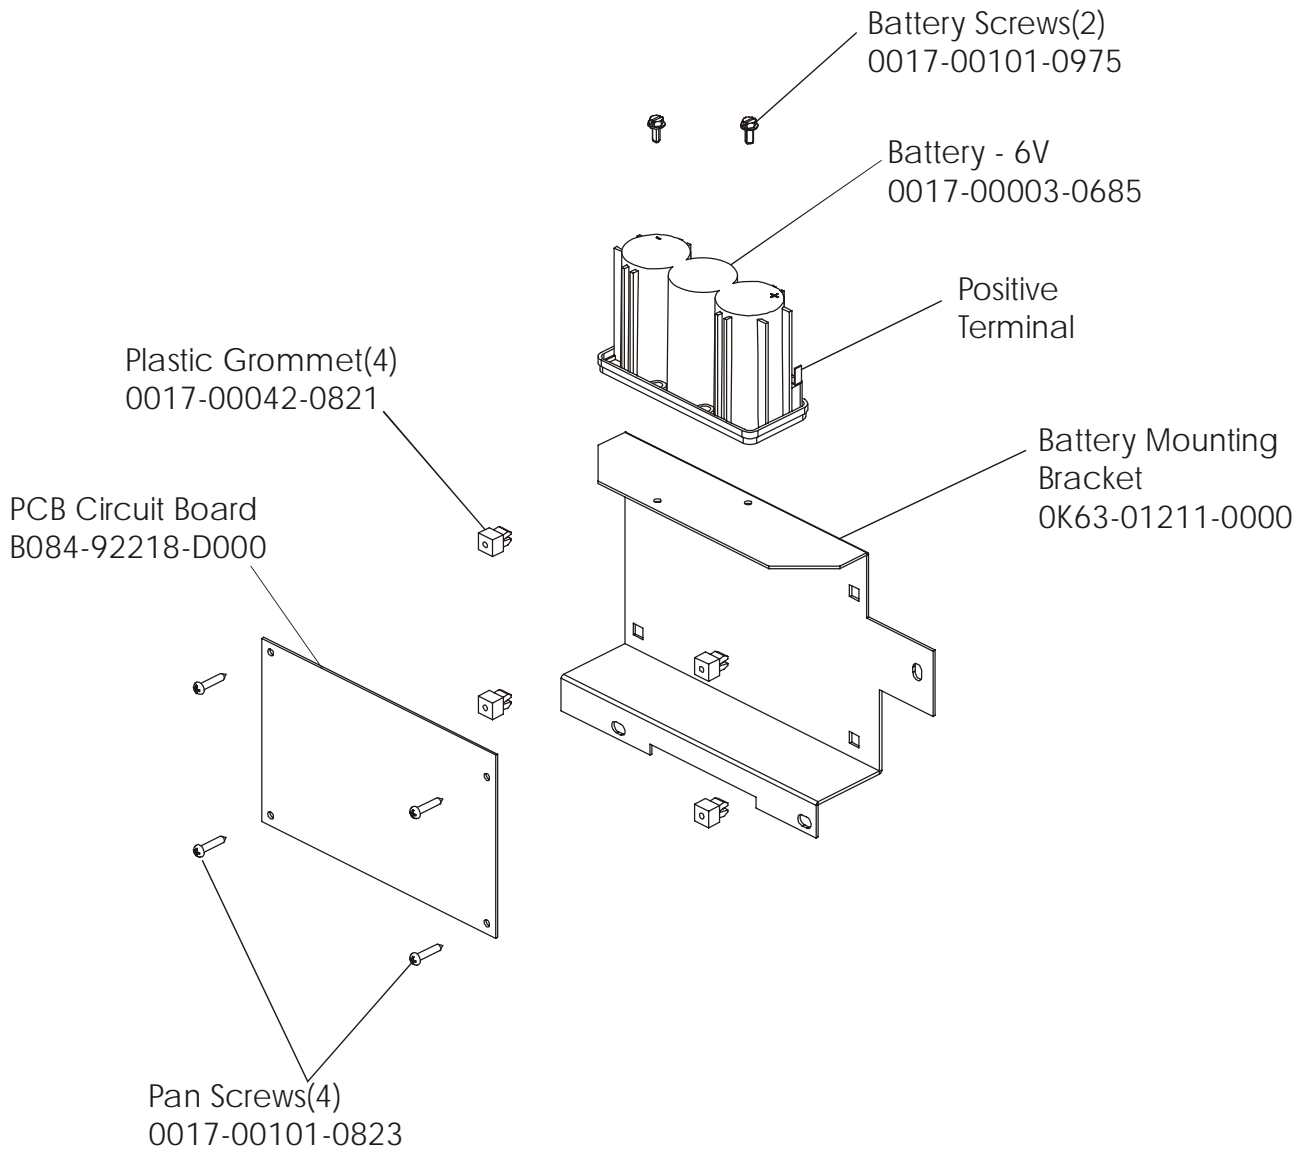

ARCTIC SILVER 93CW
PCB Mounting Bracket Assembly

93CW-0XXX-02
S/N CCM100000 and up

Assembly Number – AK63-00049-0000